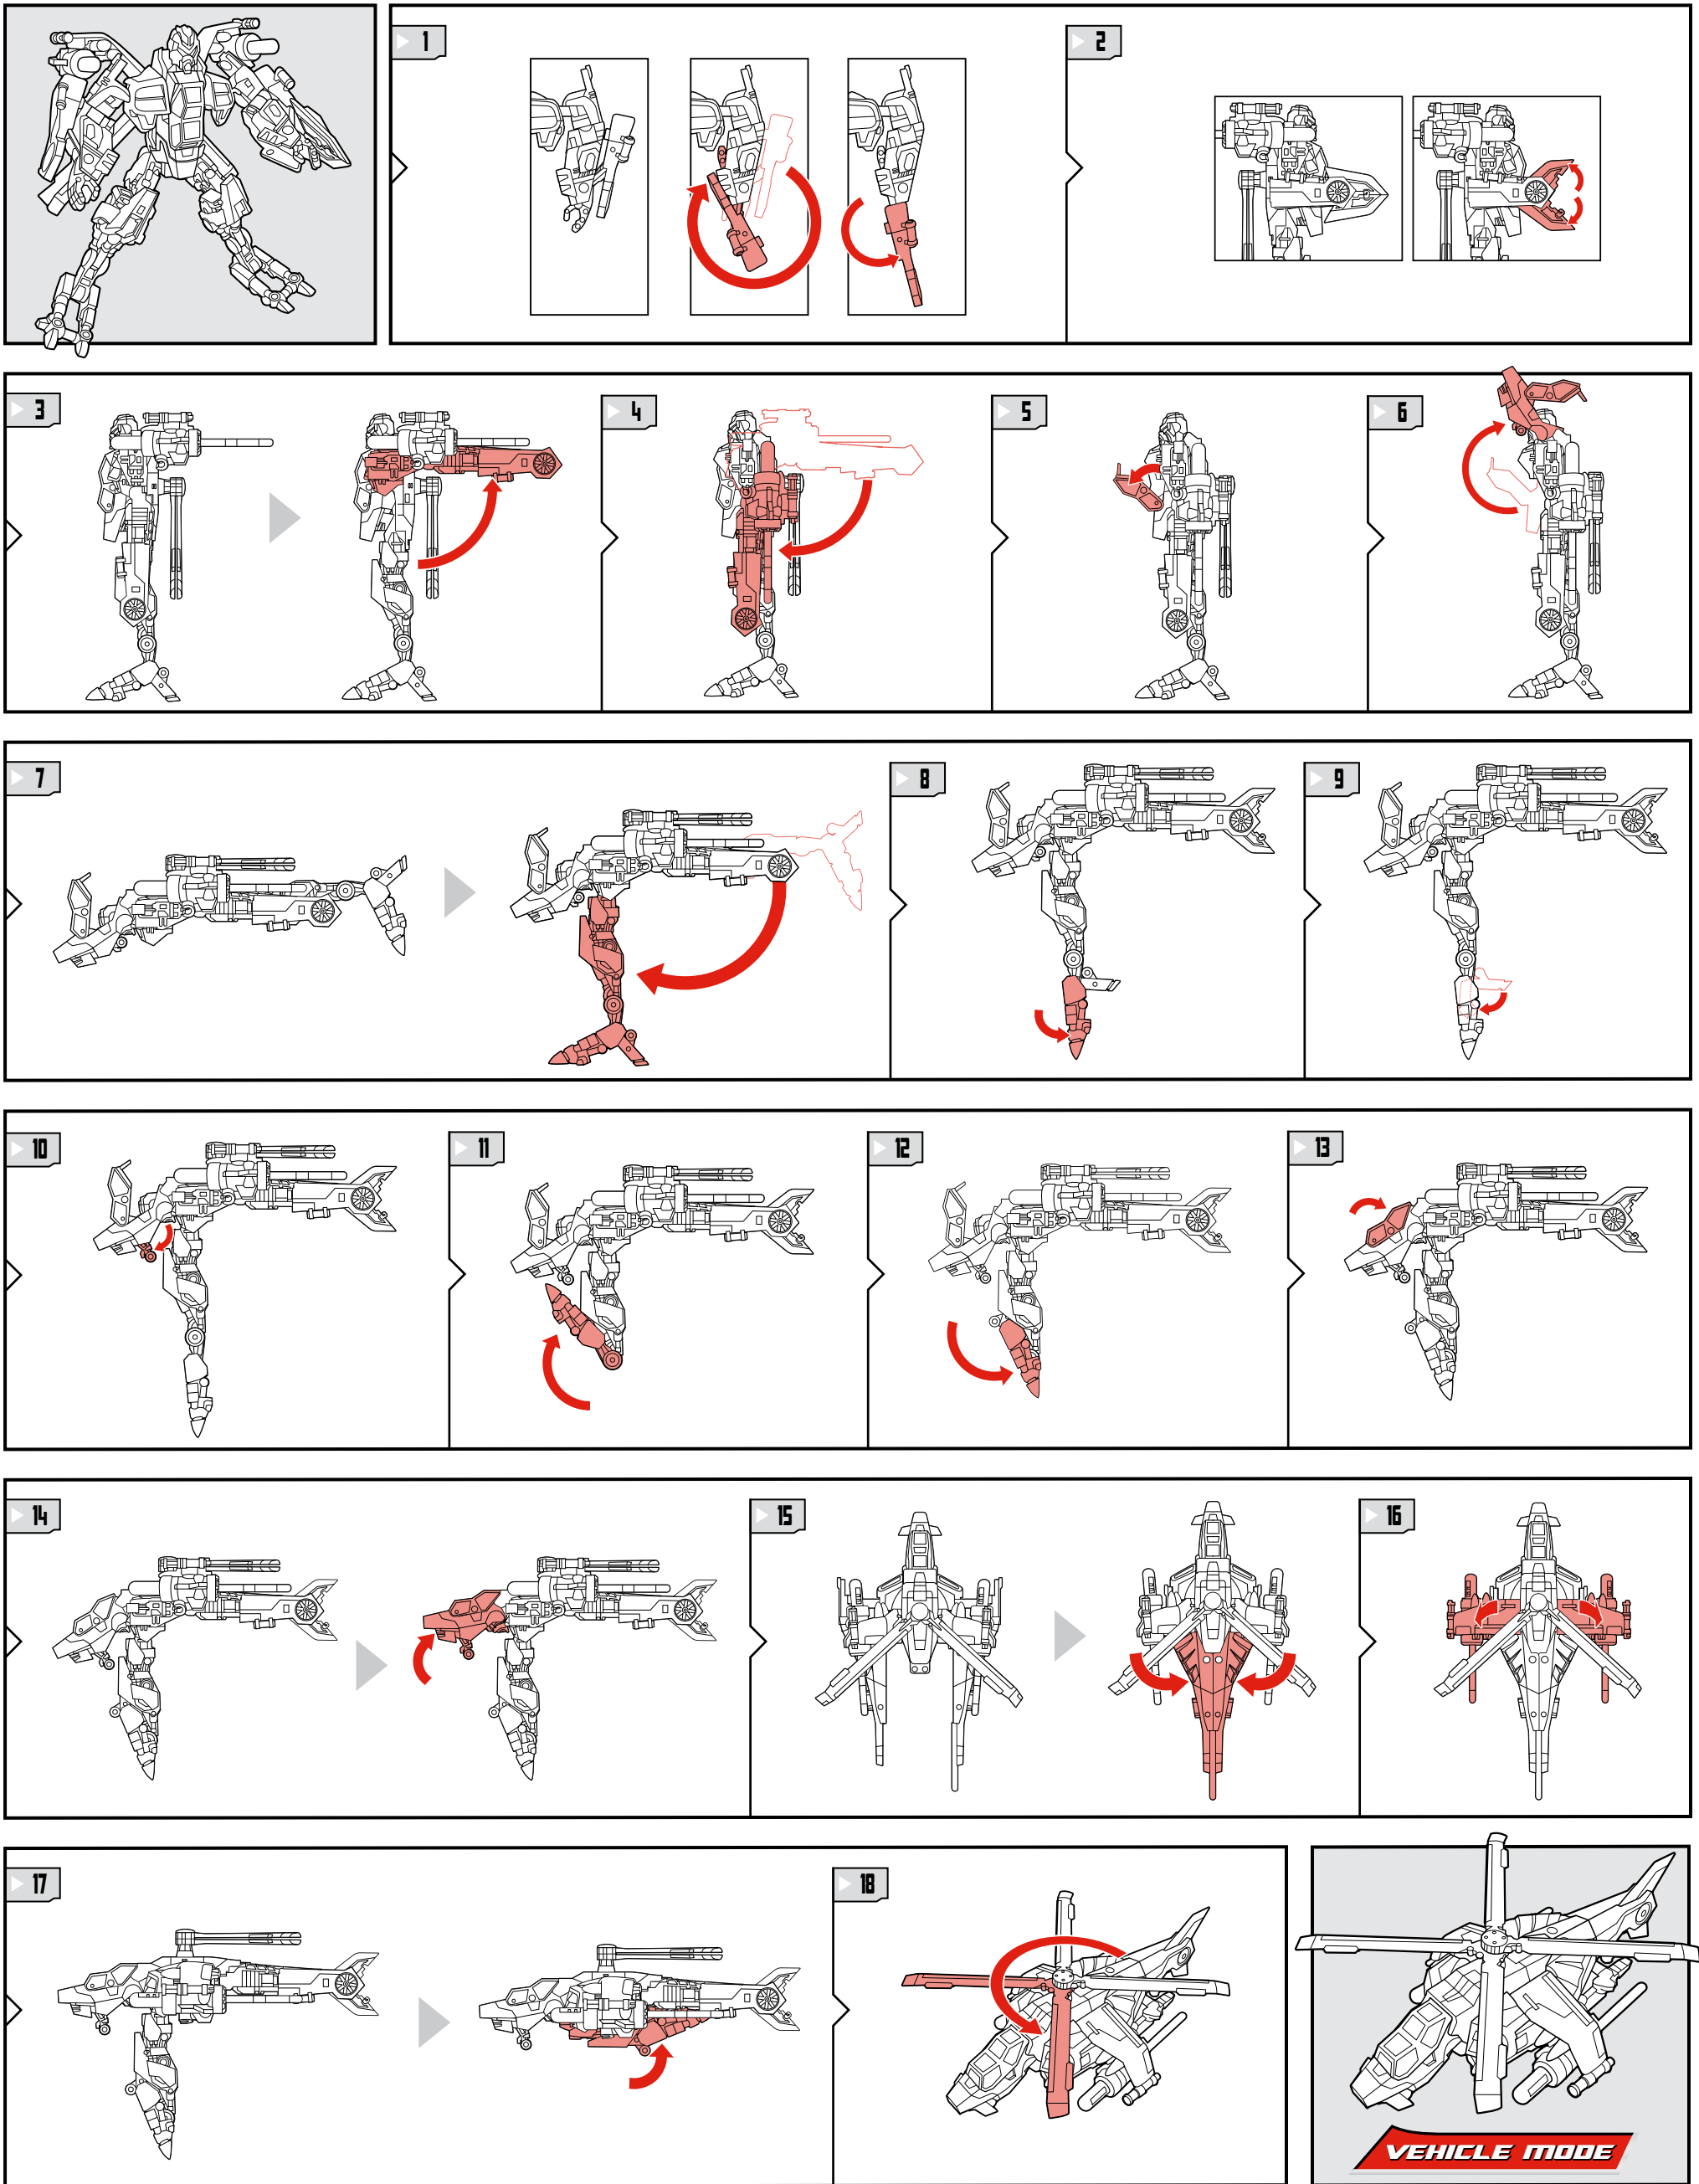

TRANSFORMERS

TOMAHAWK

LEVEL: 0 1 2 **3** 4 5
INTERMEDIATE

AUTOBOT

NOTE: Some parts are made to detach if excessive force is applied and are designed to be reattached if separation occurs. Adult supervision may be necessary for younger children.

6 **7** **8** **9**

10 **11** **12**

13 **14** **15**

ROBOT MODE

1. INSERT MISSILE.
2. PUSH TO FIRE.

WEAPONS ARE INTERCHANGEABLE.

Product and colors may vary.
 © 2010 Hasbro. All Rights Reserved.
 TM & ® denote U.S. Trademarks.
 Manufactured under license from Tomly Company, Ltd.